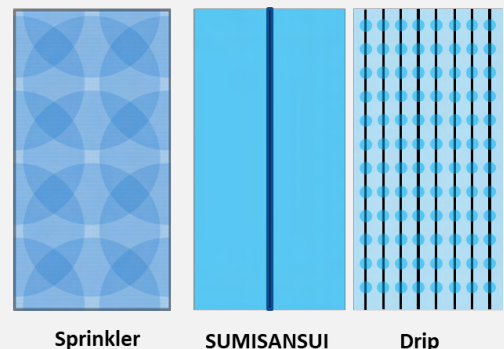

EASY SET UP & TAKE AWAY

Pursuing efficiency standing on farmer side, Sumisansui R Wide grants easy set up and take away with flat tube and smart accesaries. Long lasting twist resistance tube is portable with winder and requires low operating pressure.

Difference of Water distribution between irrigation systems